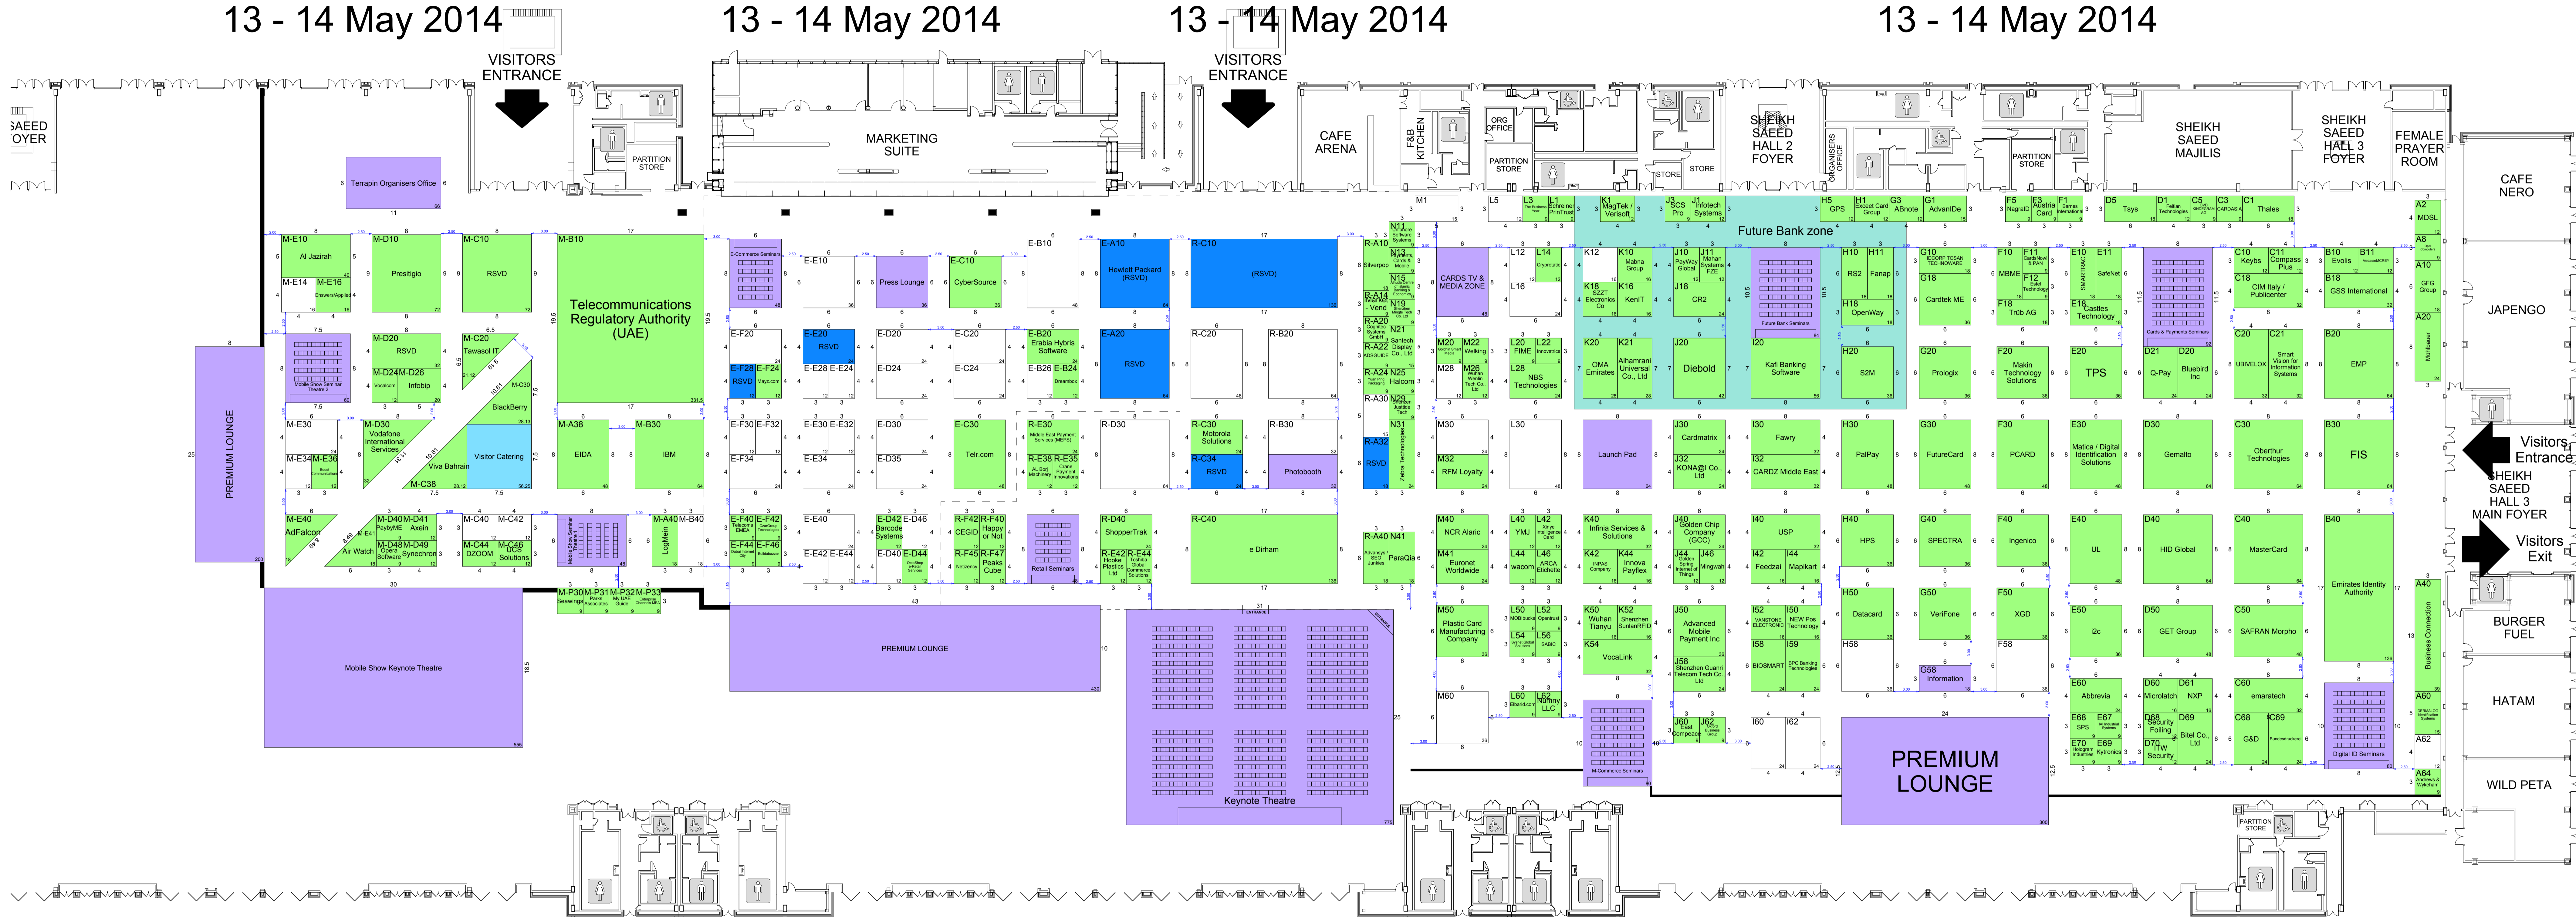

The Mobile Show 2014  
13 - 14 May 2014

E-Commerce 2014  
13 - 14 May 2014

The Retail Show 2014  
13 - 14 May 2014

Cards & Payments Middle East 2014  
13 - 14 May 2014

Key

White	Green	Light Blue	Grey
Unsold - 1104m <sup>2</sup>	Sold - 4950.87m <sup>2</sup>	Catering - 56.25m <sup>2</sup>	Void - 0m <sup>2</sup>
Blue	Purple	Light Green	
Reserved - 342m <sup>2</sup>	Feature - 3064m <sup>2</sup>	Seating - 0m <sup>2</sup>	

E-Commerce                      The Retail Show

Issue Number: 136      Updated by: 0111  
Issue Date: 14 Apr 2014      Scale: N.T.S.  
THIS FLOOR PLAN IS SUBJECT TO APPROVAL FROM THE VENDOR AND LOCAL AUTHORITIES