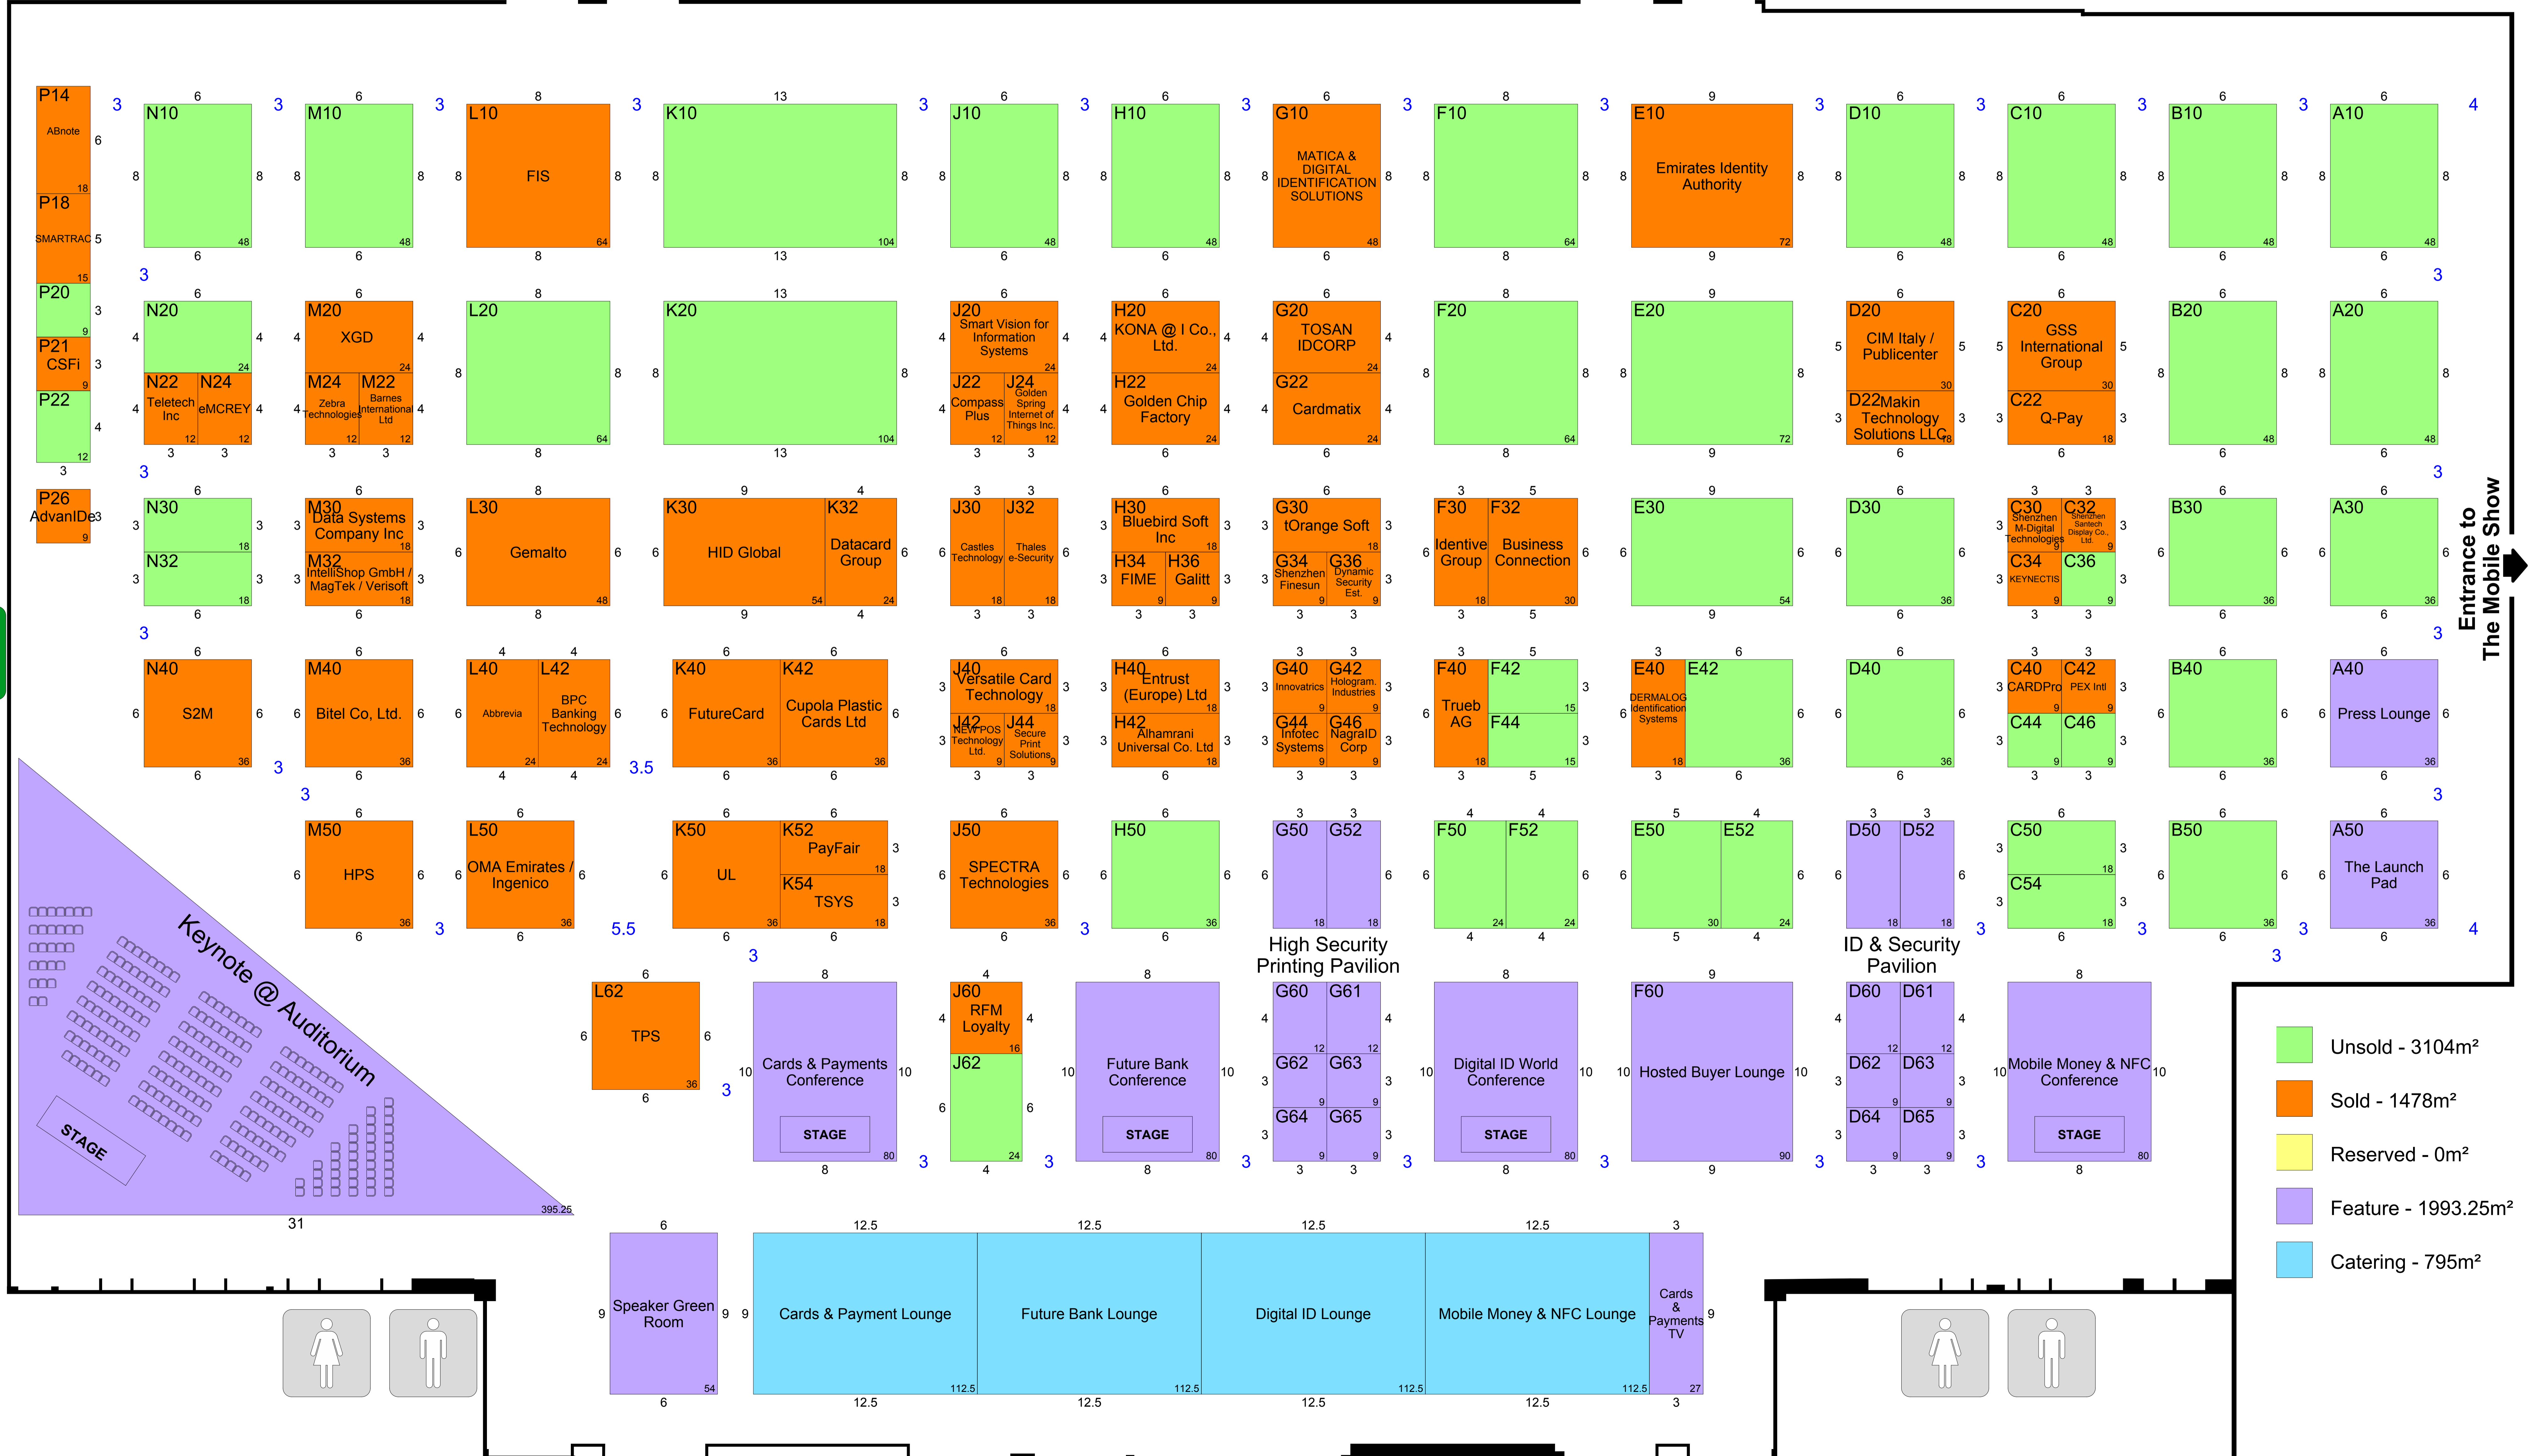

Cards & Payments 2013

14th and 15th May 2013. DWTC, Dubai

VISITORS ENTRANCE

VISITORS ENTRANCE

- Unsold - 3104m²
- Sold - 1478m²
- Reserved - 0m²
- Feature - 1993.25m²
- Catering - 795m²